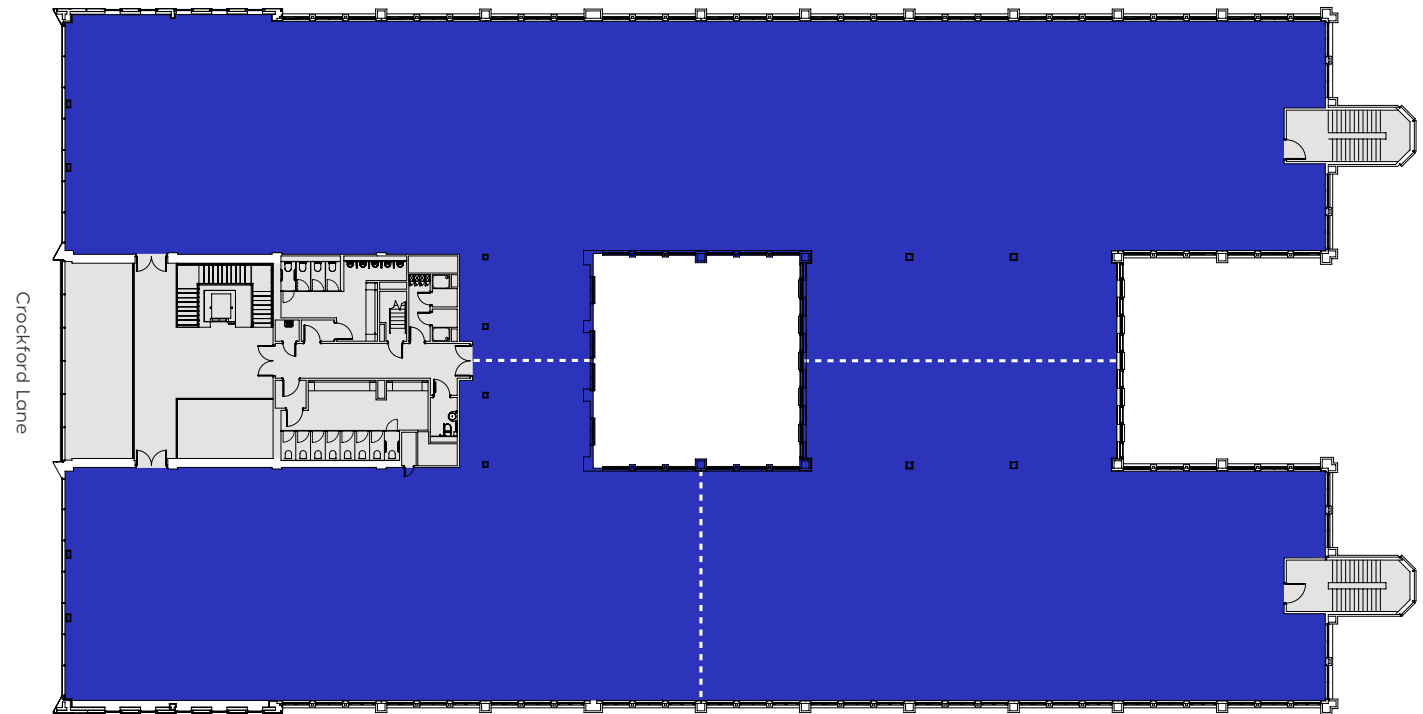

Chineham Gate

Chineham Park
Basingstoke RG24 8NA

First Floor

24,120 sq ft (2,241 sq m)

The floor can be subdivided to accommodate enquiries from 5,000 sq ft.

- Floor
- Potential Subdivision

For indicative purposes only. Not to scale.